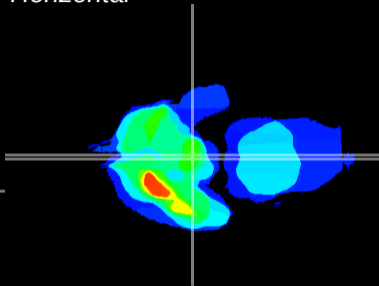

Coronal

Sagittal-R

Sagittal-L

ViBrism: CX16826
Horizontal

ME