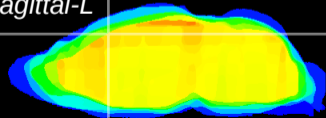

Coronal

Sagittal-R

Sagittal-L

ViBrism: CX16828
Horizontal

Cx motor