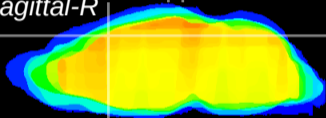

Coronal

Sagittal-R

Sagittal-L

ViBrism: CX16828
Horizontal

Cx motor