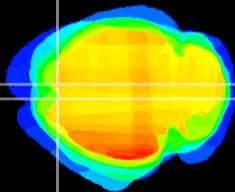

Coronal

Sagittal-R

Sagittal-L

ViBrism: CX16828
Horizontal

Cx motor