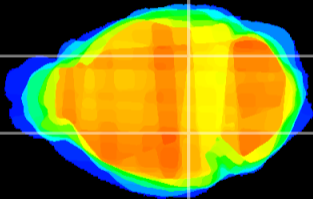

Coronal

Sagittal-R

Sagittal-L

ViBrism: CX16829
Horizontal

MG