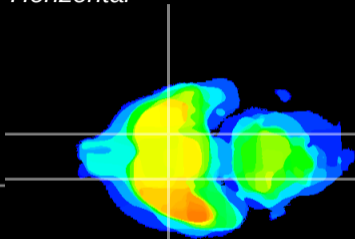

Coronal

Sagittal-R

Sagittal-L

ViBrism: CX16829
Horizontal

S0