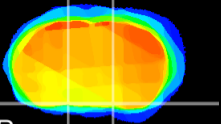

Coronal

Sagittal-R

Sagittal-L

ViBrism: CX16829
Horizontal

S0