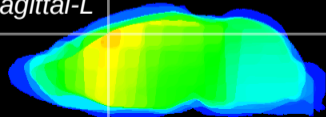

Coronal

Sagittal-R

Sagittal-L

ViBriSM: CX16833  
Horizontal

Cx motor