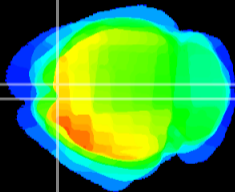

Coronal

Sagittal-R

Sagittal-L

ViBriSM: CX16833
Horizontal

Cx motor