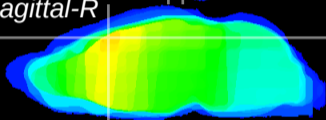

Coronal

Sagittal-R

Sagittal-L

ViBriSM: CX16833
Horizontal

Cx motor