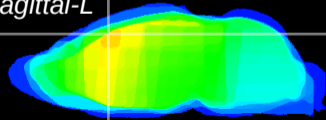

Coronal

Sagittal-R

Sagittal-L

ViBriSM: CX16833
Horizontal

Cx motor