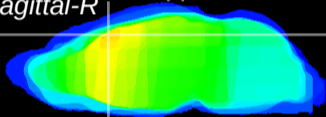

Coronal

Sagittal-R

Sagittal-L

ViBriSM: CX16833  
Horizontal

Cx motor