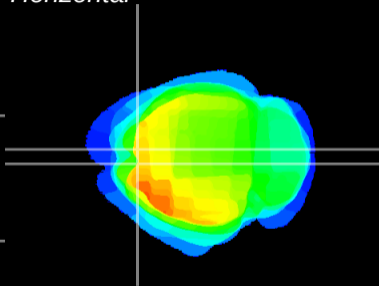

Coronal

Sagittal-R

Sagittal-L

ViBriSM: CX16833  
Horizontal

Cx motor