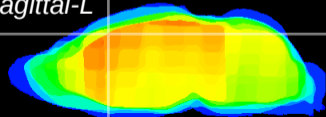

Coronal

Sagittal-R

Sagittal-L

ViBrism: CX16834
Horizontal

Cx motor