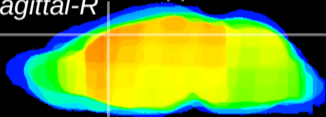

Coronal

Sagittal-R

Sagittal-L

ViBrism: CX16834
Horizontal

Cx motor