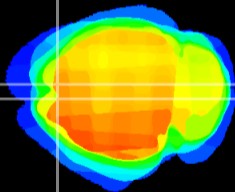

Coronal

Sagittal-R

Sagittal-L

ViBrism: CX16834
Horizontal

Cx motor