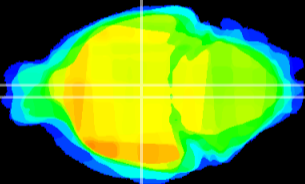

Coronal

Sagittal-R

Sagittal-L

ViBrism: CX16834
Horizontal

DM