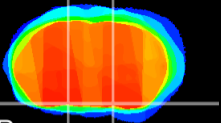

Coronal

Sagittal-R

Sagittal-L

ViBrisM: CX16835  
Horizontal

S0