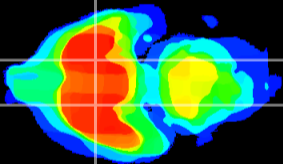

Coronal

Sagittal-R

Sagittal-L

ViBrisM: CX16835  
Horizontal

S0