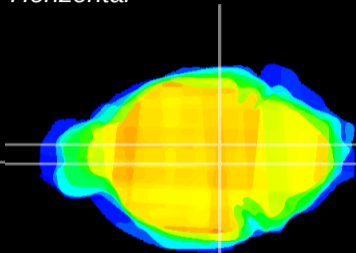

Coronal

Sagittal-R

Sagittal-L

ViBrism: CX16836
Horizontal

VTA