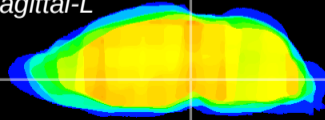

Coronal

Sagittal-R

Sagittal-L

ViBrism: CX16836
Horizontal

VTA