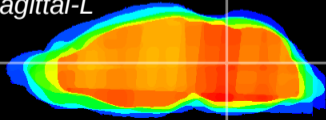

Coronal

Sagittal-R

Sagittal-L

ViBrism: CX16839
Horizontal

Tg