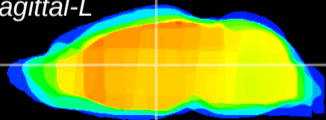

Coronal

Sagittal-R

Sagittal-L

ViBrism: CX16842
Horizontal

MD