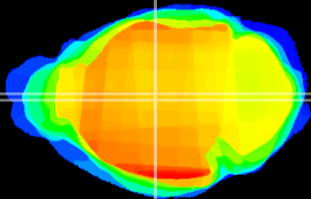

Coronal

Sagittal-R

Sagittal-L

ViBrism: CX16842
Horizontal

MD