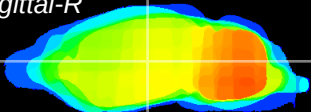

Coronal

Sagittal-R

Sagittal-L

ViBrism: CX16844
Horizontal

VPM/VPL