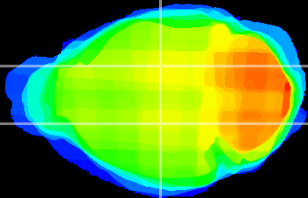

Coronal

Sagittal-R

Sagittal-L

ViBrism: CX16844
Horizontal

VPM/VPL