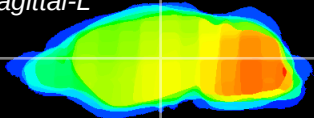

Coronal

Sagittal-R

Sagittal-L

ViBrism: CX16844
Horizontal

VPM/VPL