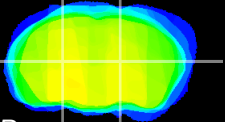

Coronal

Sagittal-R

Sagittal-L

ViBrism: CX16844
Horizontal

VPM/VPL