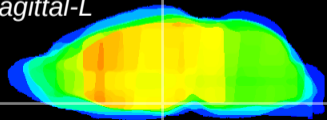

Coronal

Sagittal-R

Sagittal-L

ViBrism: CX16845
Horizontal

VMH