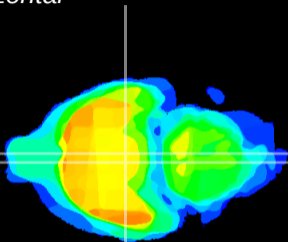

Coronal

Sagittal-R

Sagittal-L

ViBrism: CX16845
Horizontal

VMH