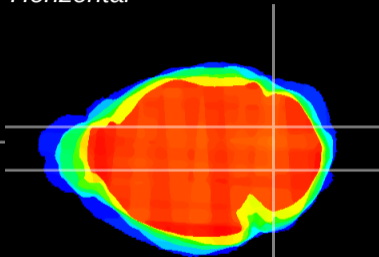

Coronal

Sagittal-R

Sagittal-L

ViBriSM: CX16846  
Horizontal

Cb nucleus