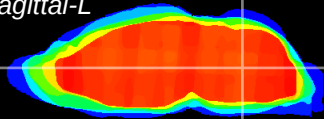

Coronal

Sagittal-R

Sagittal-L

ViBrism: CX16846
Horizontal

MVe