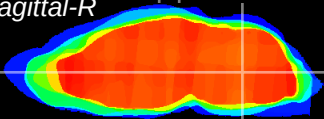

Coronal

Sagittal-R

Sagittal-L

ViBrism: CX16846
Horizontal

MVe