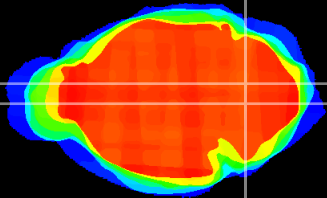

Coronal

Sagittal-R

Sagittal-L

ViBrism: CX16846
Horizontal

MVe