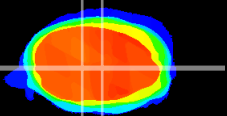

Coronal

Sagittal-R

Sagittal-L

ViBrism: CX16846
Horizontal

MVe