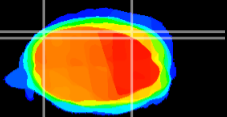

Coronal

Sagittal-R

Sagittal-L

ViBrism: CX16852
Horizontal

Cb lobe