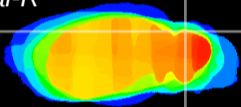

Coronal

Sagittal-R

Sagittal-L

ViBrism: CX16852
Horizontal

Cb lobe