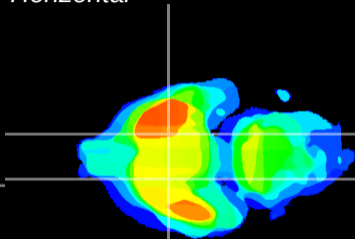

Coronal

Sagittal-R

Sagittal-L

ViBriSM: CX16855
Horizontal

S0