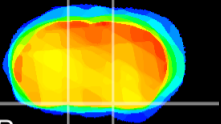

Coronal

Sagittal-R

Sagittal-L

ViBrism: CX16857
Horizontal

S0