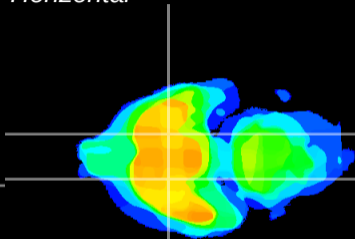

Coronal

Sagittal-R

Sagittal-L

ViBrism: CX16857
Horizontal

S0