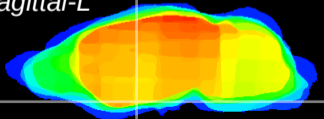

Coronal

Sagittal-R

Sagittal-L

ViBrism: CX16857
Horizontal

S0