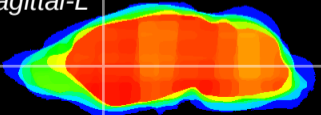

Coronal

Sagittal-R

Sagittal-L

ViBriSM: CX16860
Horizontal

CPU medial