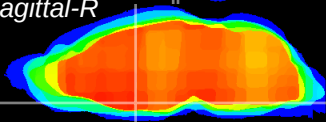

Coronal

Sagittal-R

Sagittal-L

ViBrisM: CX16860  
Horizontal

SPa ventral