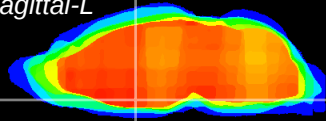

Coronal

Sagittal-R

Sagittal-L

ViBrisM: CX16860  
Horizontal

SPa ventral