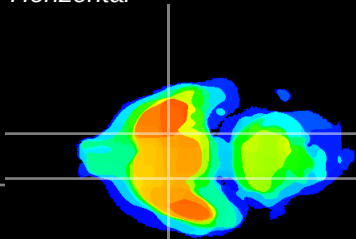

Coronal

Sagittal-R

Sagittal-L

ViBriSM: CX16865
Horizontal

S0