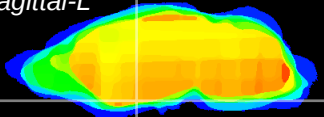

Coronal

Sagittal-R

Sagittal-L

ViBriSM: CX16865
Horizontal

S0