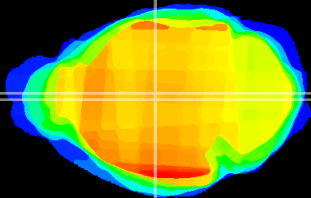

Coronal

Sagittal-R

Sagittal-L

ViBrism: CX16879
Horizontal

MD