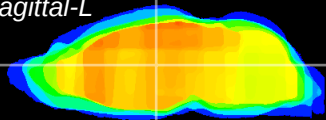

Coronal

Sagittal-R

Sagittal-L

ViBrism: CX16879
Horizontal

MD