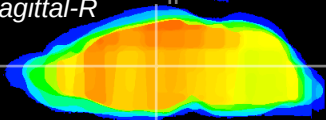

Coronal

Sagittal-R

Sagittal-L

ViBrism: CX16879
Horizontal

MD