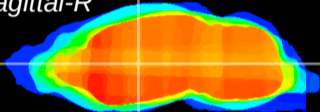

Coronal

Sagittal-R

Sagittal-L

ViBrisM: CX16884  
Horizontal

VA/VL