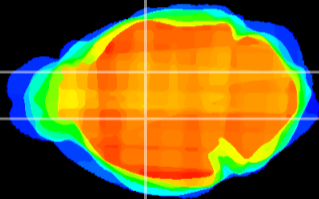

Coronal

Sagittal-R

Sagittal-L

ViBrisM: CX16884  
Horizontal

VA/VL