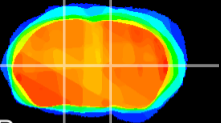

Coronal

Sagittal-R

Sagittal-L

ViBrisM: CX16884  
Horizontal

VA/VL