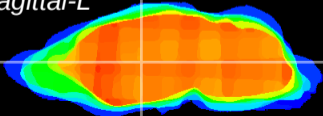

Coronal

Sagittal-R

Sagittal-L

ViBrisM: CX16884  
Horizontal

VA/VL