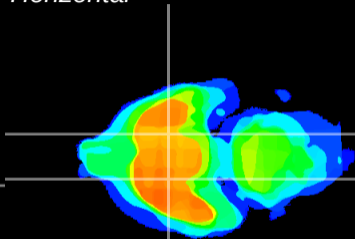

Coronal

Sagittal-R

Sagittal-L

ViBrism: CX16886
Horizontal

S0