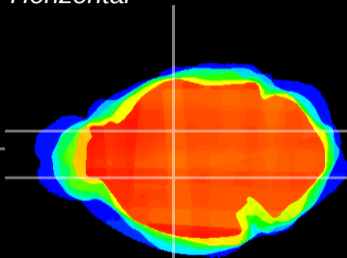

Coronal

Sagittal-R

Sagittal-L

ViBriSM: CX16889
Horizontal

VA/VL