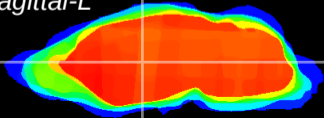

Coronal

Sagittal-R

Sagittal-L

ViBriSM: CX16889
Horizontal

VA/VL