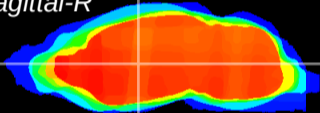

Coronal

Sagittal-R

Sagittal-L

ViBriSM: CX16889
Horizontal

VA/VL