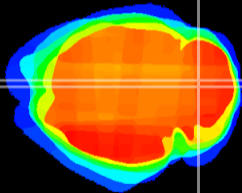

Coronal

Sagittal-R

Sagittal-L

ViBrism: CX16908
Horizontal

Cb vermis