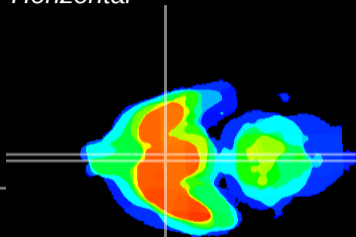

Coronal

Sagittal-R

Sagittal-L

ViBrism: CX16911
Horizontal

SCN