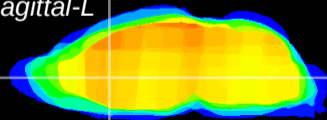

Coronal

Sagittal-R

Sagittal-L

ViBrism: CX16912
Horizontal

LS