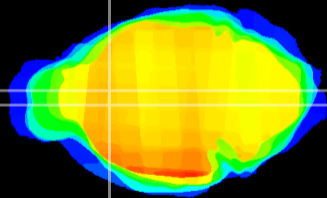

Coronal

Sagittal-R

Sagittal-L

ViBrism: CX16912
Horizontal

LS