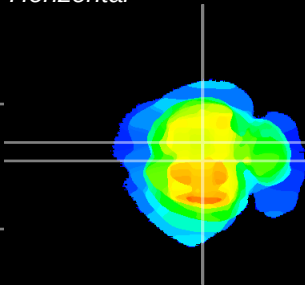

Coronal

Sagittal-R

Sagittal-L

ViBrism: CX16922
Horizontal

RS