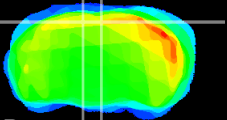

Coronal

Sagittal-R

Sagittal-L

ViBrism: CX16922
Horizontal

RS