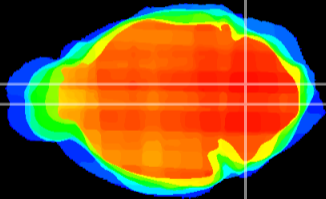

Coronal

Sagittal-R

Sagittal-L

ViBrism: CX16927
Horizontal

MVe