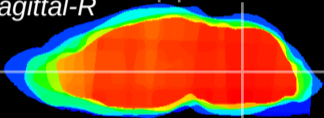

Coronal

Sagittal-R

Sagittal-L

ViBrism: CX16927
Horizontal

MVe