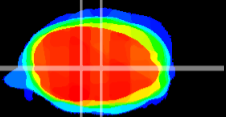

Coronal

Sagittal-R

Sagittal-L

ViBrism: CX16927
Horizontal

MVe