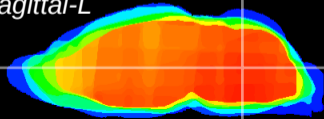

Coronal

Sagittal-R

Sagittal-L

ViBrism: CX16927
Horizontal

MVe