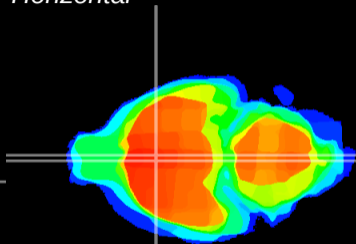

Coronal

Sagittal-R

Sagittal-L

ViBriSM: CX16934
Horizontal

MPA