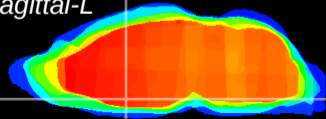

Coronal

Sagittal-R

Sagittal-L

ViBriSM: CX16934
Horizontal

MPA