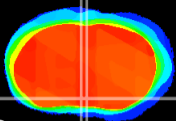

Coronal

Sagittal-R

Sagittal-L

ViBriSM: CX16934
Horizontal

MPA