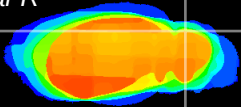

Coronal

Sagittal-R

Sagittal-L

ViBrism: CX16940
Horizontal

Cb lobe