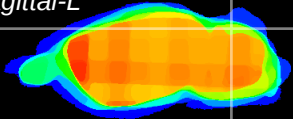

Coronal

Sagittal-R

Sagittal-L

ViBrism: CX16940
Horizontal

Cb lobe