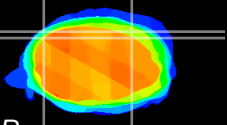

Coronal

Sagittal-R

Sagittal-L

ViBrism: CX16940
Horizontal

Cb lobe