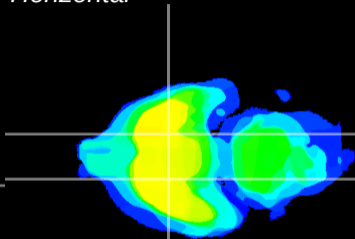

Coronal

Sagittal-R

Sagittal-L

ViBrism: CX16942
Horizontal

S0