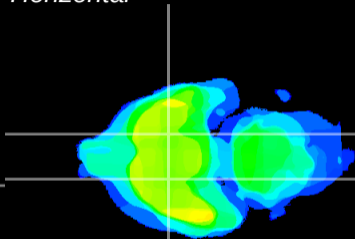

Coronal

Sagittal-R

Sagittal-L

ViBrism: CX16945
Horizontal

S0