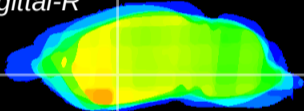

Coronal

Sagittal-R

Sagittal-L

ViBriSM: CX16953
Horizontal

GP