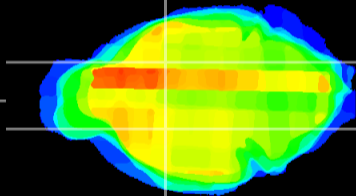

Coronal

Sagittal-R

Sagittal-L

ViBriSM: CX16953
Horizontal

GP