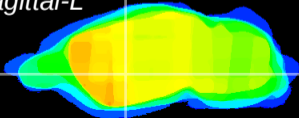

Coronal

Sagittal-R

Sagittal-L

ViBriSM: CX16953
Horizontal

GP