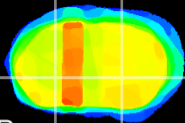

Coronal

Sagittal-R

Sagittal-L

ViBriSM: CX16953
Horizontal

GP