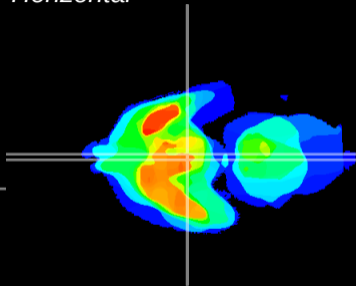

Coronal

Sagittal-R

Sagittal-L

ViBrism: CX16956
Horizontal

Arc