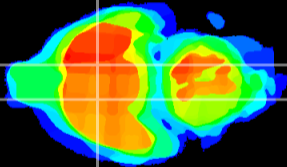

Coronal

Sagittal-R

Sagittal-L

ViBrism: CX16956
Horizontal

LH