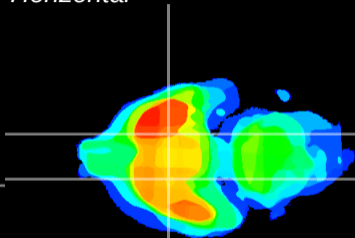

Coronal

Sagittal-R

Sagittal-L

ViBrism: CX16962
Horizontal

S0