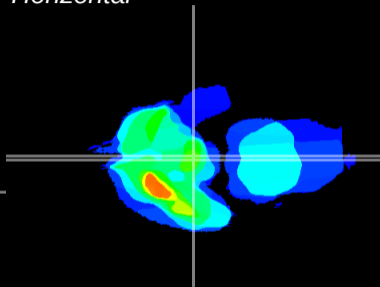

Coronal

Sagittal-R

Sagittal-L

ViBrism: CX16965
Horizontal

ME