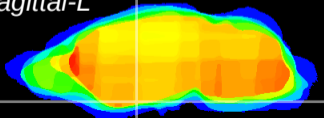

Coronal

Sagittal-R

Sagittal-L

ViBrism: CX16973
Horizontal

S0