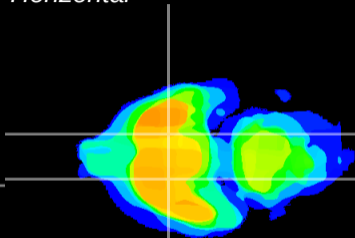

Coronal

Sagittal-R

Sagittal-L

ViBrism: CX16973
Horizontal

S0