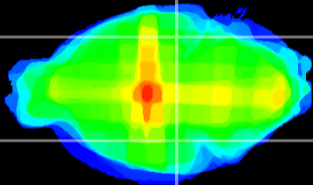

Coronal

Sagittal-R

Sagittal-L

ViBrism: CX16978
Horizontal

ventral S