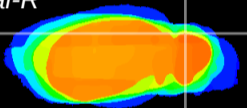

Coronal

Sagittal-R

Sagittal-L

ViBrism: CX16982
Horizontal

Cb lobe