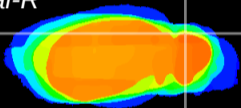

Coronal

Sagittal-R

Sagittal-L

ViBrism: CX16982
Horizontal

Cb lobe