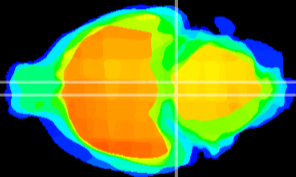

Coronal

Sagittal-R

Sagittal-L

ViBrism: CX16984
Horizontal

Pn