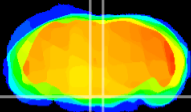

Coronal

Sagittal-R

Sagittal-L

ViBrism: CX16984
Horizontal

Pn