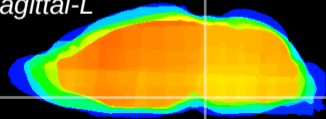

Coronal

Sagittal-R

Sagittal-L

ViBrism: CX16984
Horizontal

Pn