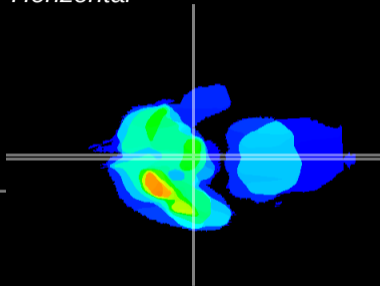

Coronal

Sagittal-R

Sagittal-L

ViBrism: CX16985
Horizontal

ME