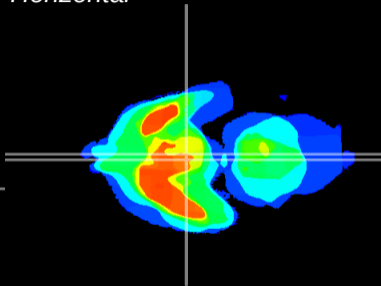

Coronal

Sagittal-R

Sagittal-L

ViBrism: CX16986
Horizontal

Arc