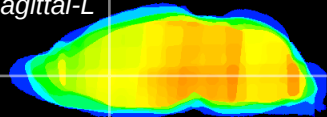

Coronal

Sagittal-R

Sagittal-L

ViBrism: CX16993
Horizontal

LS