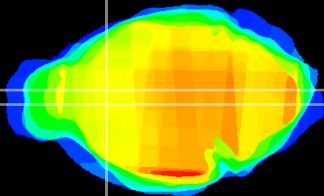

Coronal

Sagittal-R

Sagittal-L

ViBrism: CX16993
Horizontal

LS