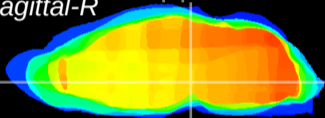

Coronal

Sagittal-R

Sagittal-L

ViBrism: CX16996
Horizontal

VTA