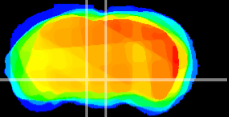

Coronal

Sagittal-R

Sagittal-L

ViBrism: CX16996
Horizontal

VTA