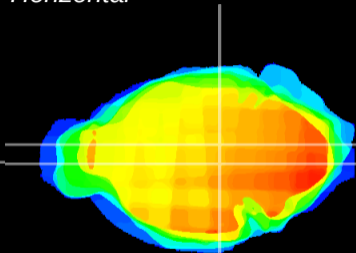

Coronal

Sagittal-R

Sagittal-L

ViBrism: CX16996
Horizontal

VTA