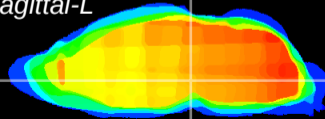

Coronal

Sagittal-R

Sagittal-L

ViBrism: CX16996
Horizontal

VTA