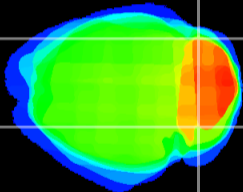

Coronal

Sagittal-R

Sagittal-L

ViBrism: CX16999
Horizontal

Cb lobe