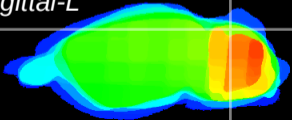

Coronal

Sagittal-R

Sagittal-L

ViBrism: CX16999
Horizontal

Cb lobe