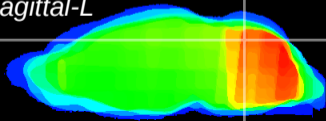

Coronal

Sagittal-R

Sagittal-L

ViBrism: CX16999
Horizontal

Cb vermis