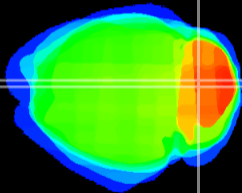

Coronal

Sagittal-R

Sagittal-L

ViBrism: CX16999
Horizontal

Cb vermis