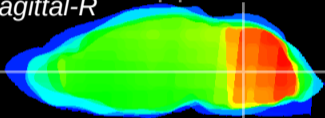

Coronal

Sagittal-R

Sagittal-L

ViBrism: CX16999
Horizontal

MVe