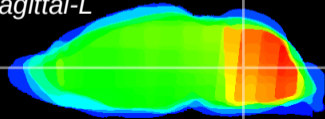

Coronal

Sagittal-R

Sagittal-L

ViBrism: CX16999
Horizontal

MVe