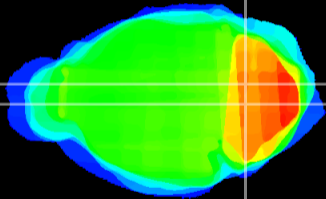

Coronal

Sagittal-R

Sagittal-L

ViBrism: CX16999
Horizontal

MVe