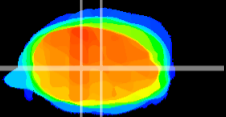

Coronal

Sagittal-R

Sagittal-L

ViBrism: CX16999
Horizontal

MVe